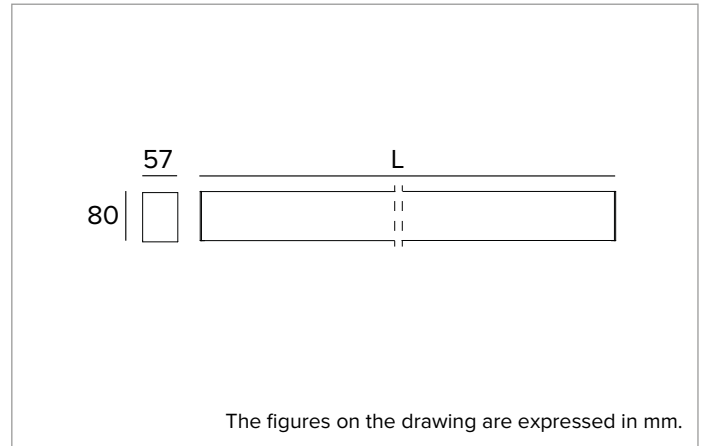

T022BX840ELDB | LOGICO EASY Stand Alone 57 - UGR19

Linear stand alone LED fixture for ceiling mounted or suspension installation. Emergency version

	4000K	H(m)	D1(m)	D2(m)	E _{max} (lx)		
Ra80		83°	89°				
Fixture Power	79W	1	1.78	1.97	1753		
Source Flux	8587lm	2	3.56	3.94	438		
Fixture Flux	8588lm	3	5.33	5.91	195		
Efficacy	109lm/W	4	7.11	7.88	110		
G0300	I _{max} =226cd/klm	I _{max}	1938cd	5	8.89	9.85	70